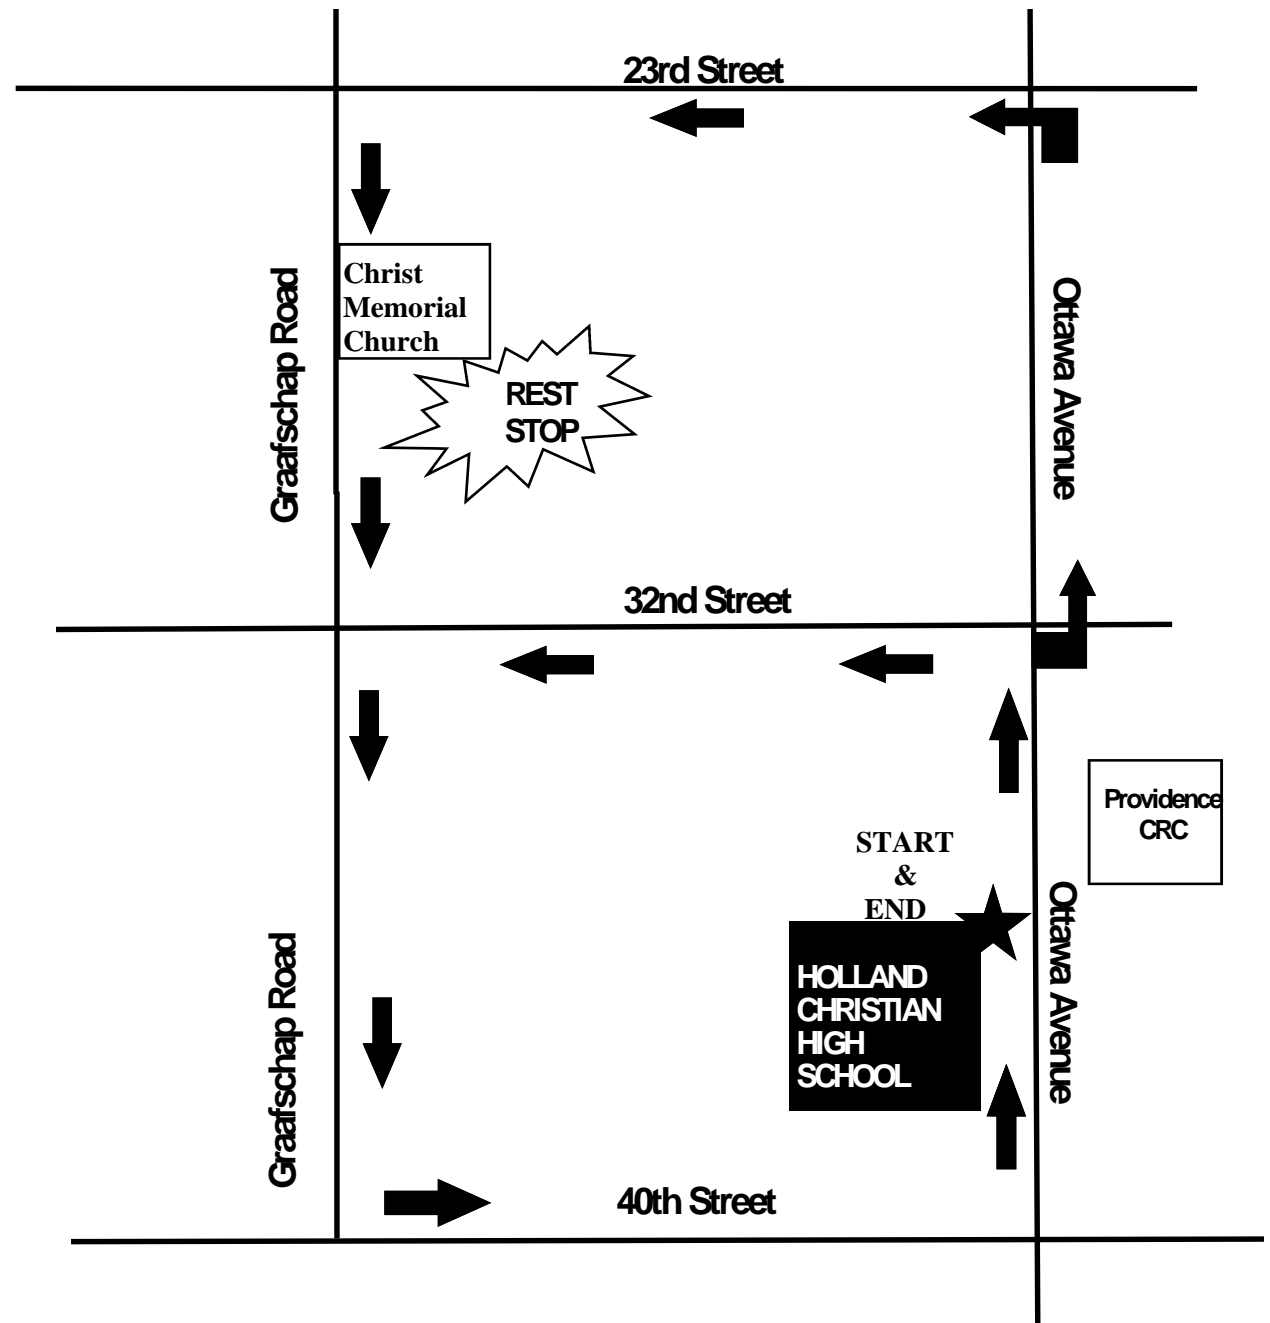

# Holland-Zeeland Area 5K CROP HUNGER WALK

**Remember...  
SAFETY FIRST!!  
Please Walk Safely  
and be  
Careful Crossing**

## **DIRECTIONS - 2Mile Walk**

- Exit Holland Christian High and walk North to 32nd Street.
- Turn Left on 32nd Street
- Turn Left on Graafschap Road
- Turn Left on 40th Street
- Turn Left on Ottawa to High School

## **DIRECTIONS - 5K Walk**

- Exit Holland Christian High and walk North to 23rd Street.
- Cross to the east side of Ottawa at 32nd Street and continue walking North.
- Turn left on 23th Street and walk West to Graafschap Rd.
- Turn left on 40th St. and walk East to Ottawa Ave..
- Turn left onto Ottawa Ave. and walk South back to Holland Christian High.

## **DIRECTIONS - 10K**

Repeat the 5K loop

**OVER**